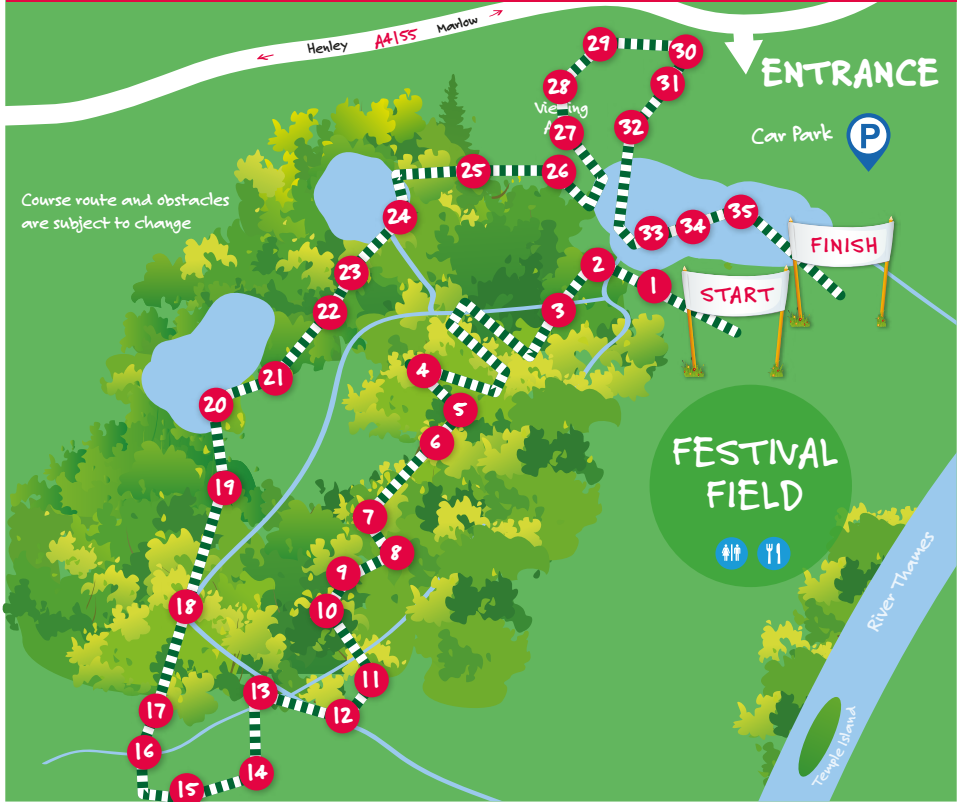

The Little Welly

GOES WILD

Full of fun, wild and free

24 & 25 June 2017, Henley-On-Thames, Oxfordshire

- | | | | |
|----------------------|--------------------------|--------------------|-------------------------|
| 1 Hay Bales | 11 Climbing Panel 1 | 20 Long ditches | 30 Army Climbing Wall 1 |
| 2 Bridge Run | 12 Climbing Panel 2 | 21 Pond Wade | 31 Army Climbing Wall 2 |
| 3 Long Pole Run | 13 Mud Pit | 22 Cargo Net Crawl | 32 Monkey Bars |
| 4 Under and Over | 14 Cargo Net Up and Down | 23 Stream Crossing | 33 Three-humped Dragon |
| 5 Tree Maze | 15 Big Lift | 24 Stream Run | 34 Water Slide |
| 6 Rope Climb to Bell | 16 Tree Slalom | 25 Tyre mangle | 35 Foam Pit |
| 7 Bog Bridge | 17 Pyramids | 26 Rope Swings | |
| 8 Log Balance | 18 Spider's Web | 27 Water Pit | |
| 9 Dark Crawl | 19 Wire Trap | 28 Ball Cage | |
| 10 Fallen Tree | | 29 The Wall | |

CHECK OUT THE WEBSITE FOR FULL DETAILS AND TICKETS

www.thelittlewelly.co.uk

thelittlewelly